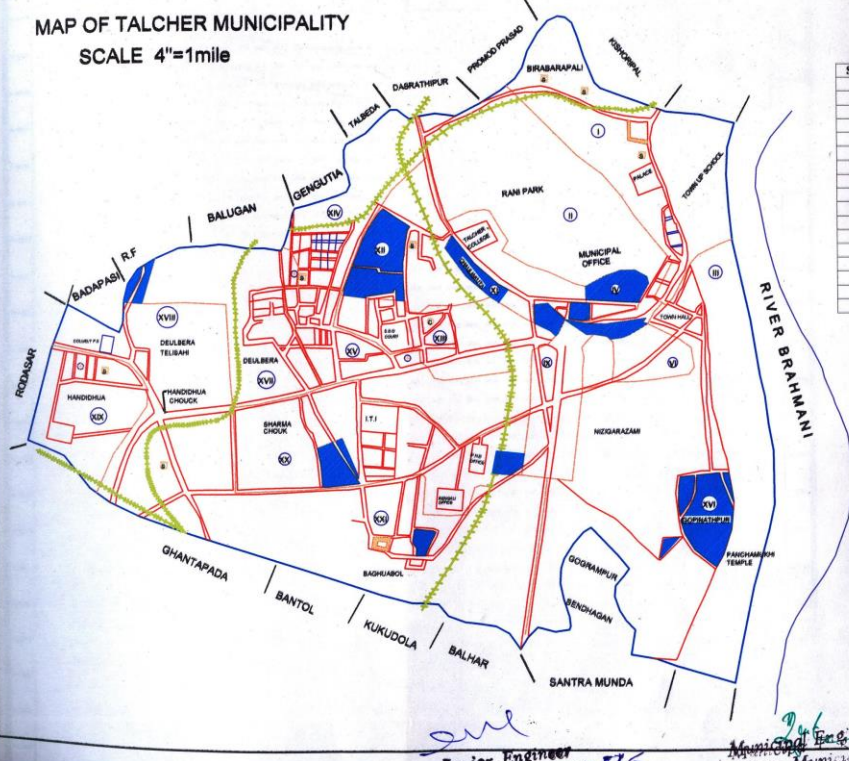

MAP OF TALCHER MUNICIPALITY
SCALE 4"=1mile

Sl. No.	Name of the slum
1	SINGH SAHI
2	biradar pada, Pathan Sahgi, Tanla Sahi(Nuhura)
3	Ara Sahi, Nuhura Sahi
4	Ara Sahi
5	Jail Road (Dama Sahi) Harjan Sahi, Kishore Ganj Patna
6	Harjan Sahi, Baguji Nagar
7	Harjan Sahi, Baguji Nagar
8	Chaulakuta, Munda Sahi
9	Remua Nua Sahi
10	Remua Nua Sahi
11	Gopinathpur
12	Gopinathpur Harjans Sahi, Beberta Munda Kashipur
13	Demrapda Sahi
14	Kendubania Sahi, Barik Sahi
15	Deulabeda Harjan Sahi
16	Harjan Sahi, Lepoury Colony
17	Baghua Bol Harjan Sahi, Sabar Sahi

REFERENCE:-

ROAD	(Red line)
SLUM LOCATION IN TOWN	(Blue shaded area)
WATER TANK	(Orange circle)
PRIMARY HEALTH CENTRE	(White circle)
PRE SCHOOL	(Yellow circle)
COLLEGE	(Green circle)

Handwritten signatures and stamps:
 Junior Engineer
 Talcher Municipality
 Municipal Engineer
 Talcher Municipality
 Extension Officer
 Talcher Municipality